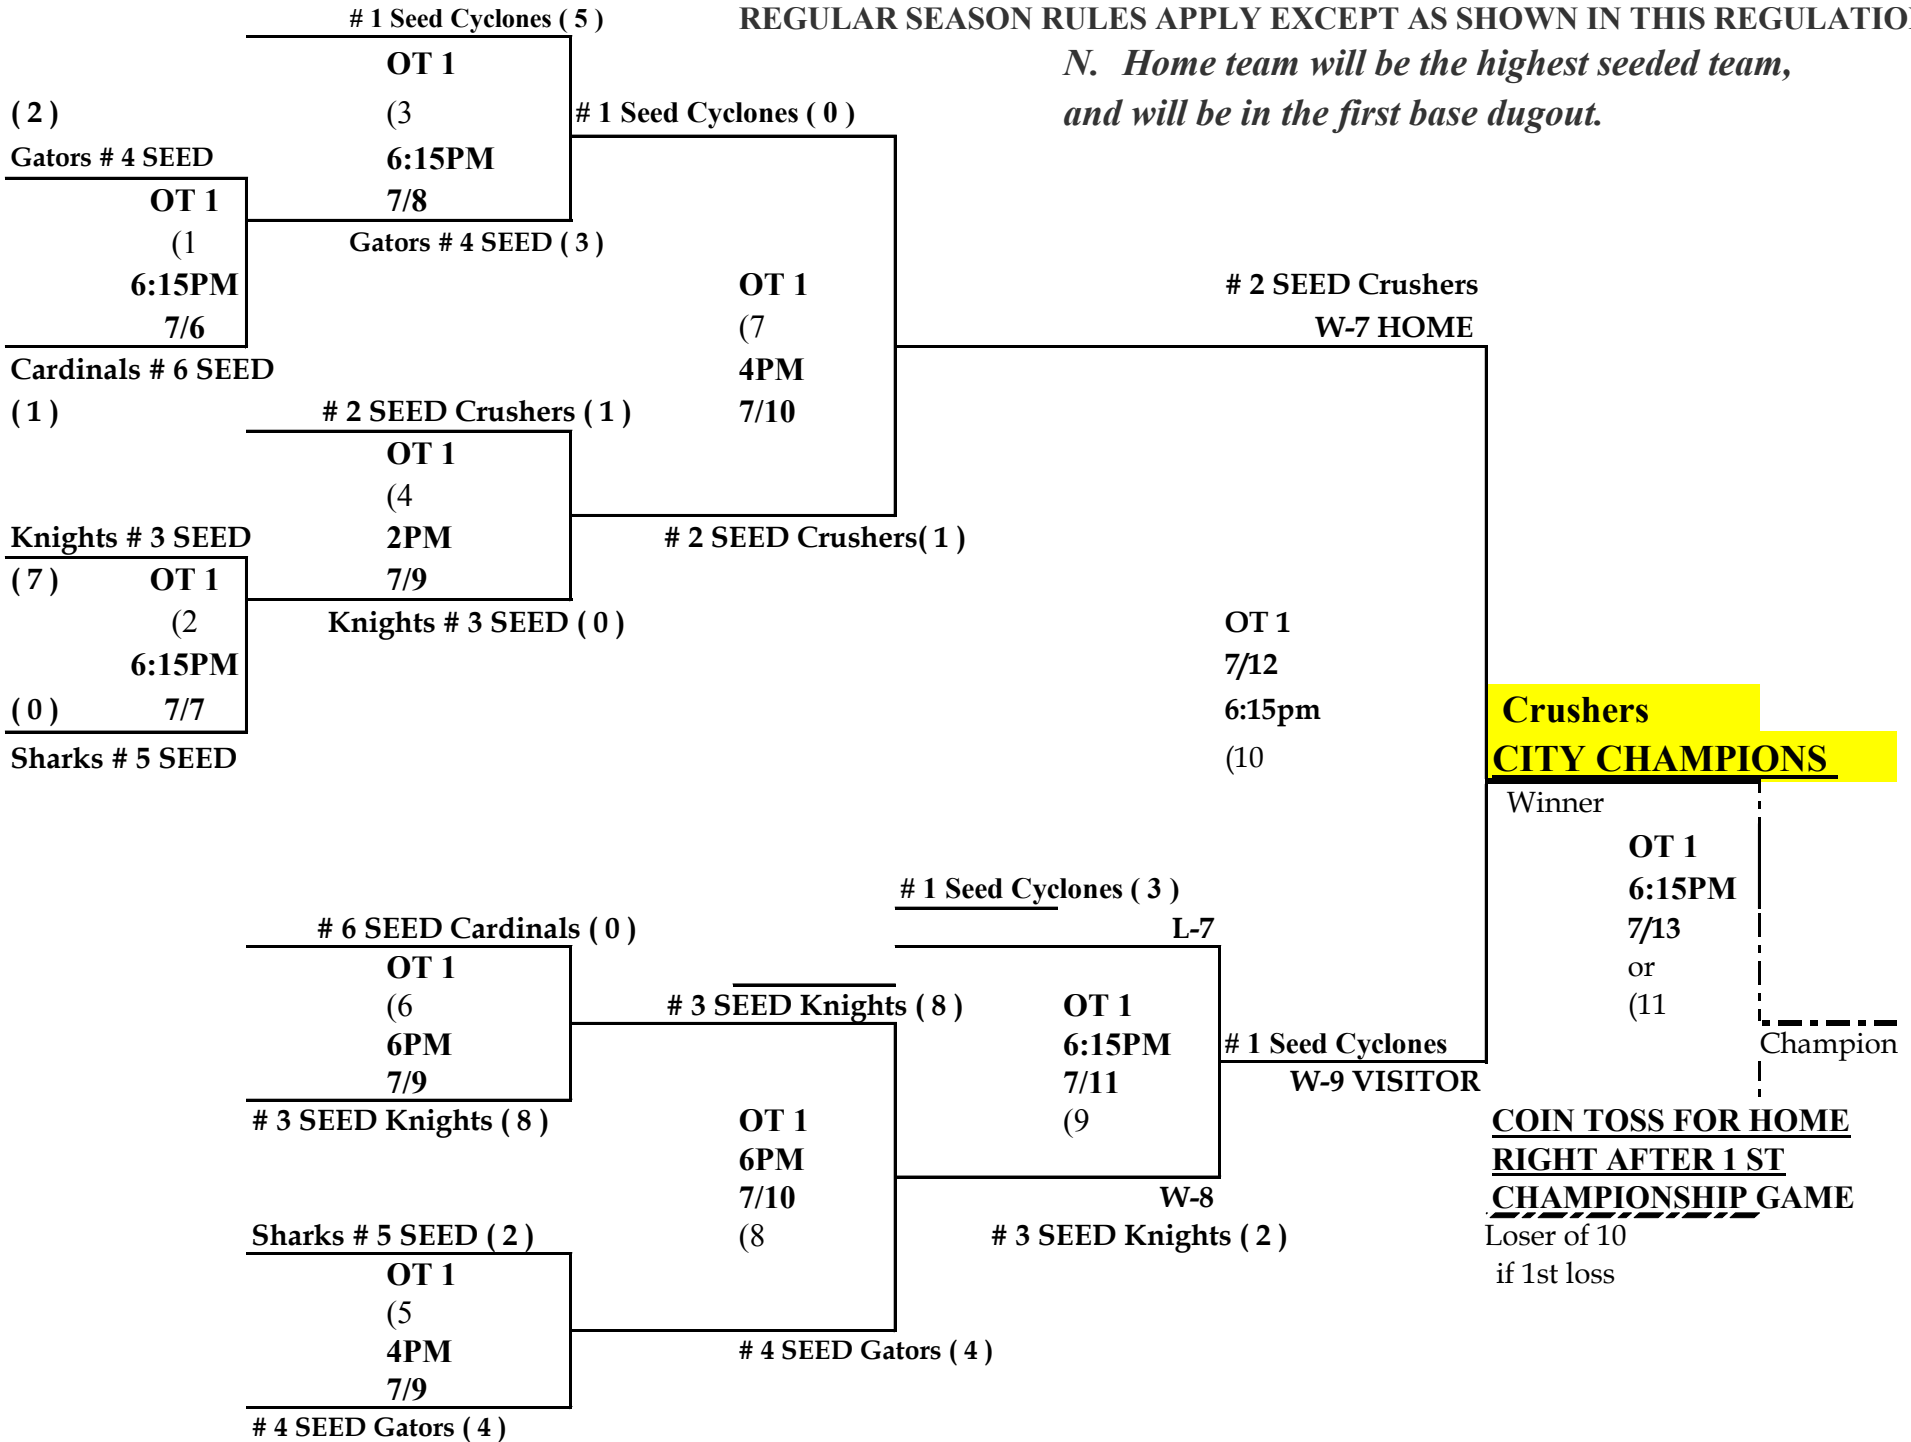

8 YEAR OLD CITY CHAMPIONSHIPS 2011

A FLIGHT

REGULAR SEASON RULES APPLY EXCEPT AS SHOWN IN THIS REGULATION

*N. Home team will be the highest seeded team, and will be in the first base dugout.*

**8 YEAR OLD CITY CHAMPIONSHIPS 2011  
B FLIGHT**

**REGULAR SEASON RULES APPLY EXCEPT AS SHOWN IN THIS REGULATION**

**N. Home team will be the highest seeded team,  
and will be in the first base dugout.**